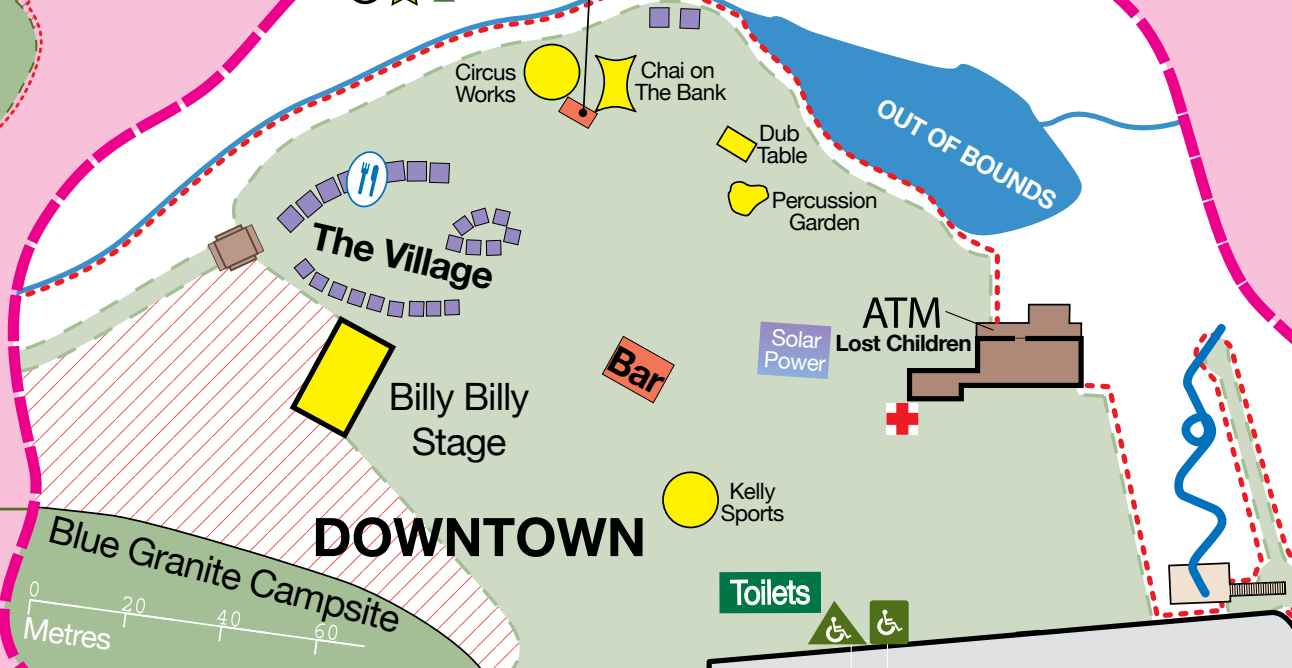

## OUT OF BOUNDS

## DOWNTOWN

To Canberra >  
Front Gate 100m

Corinbank 2010 festival